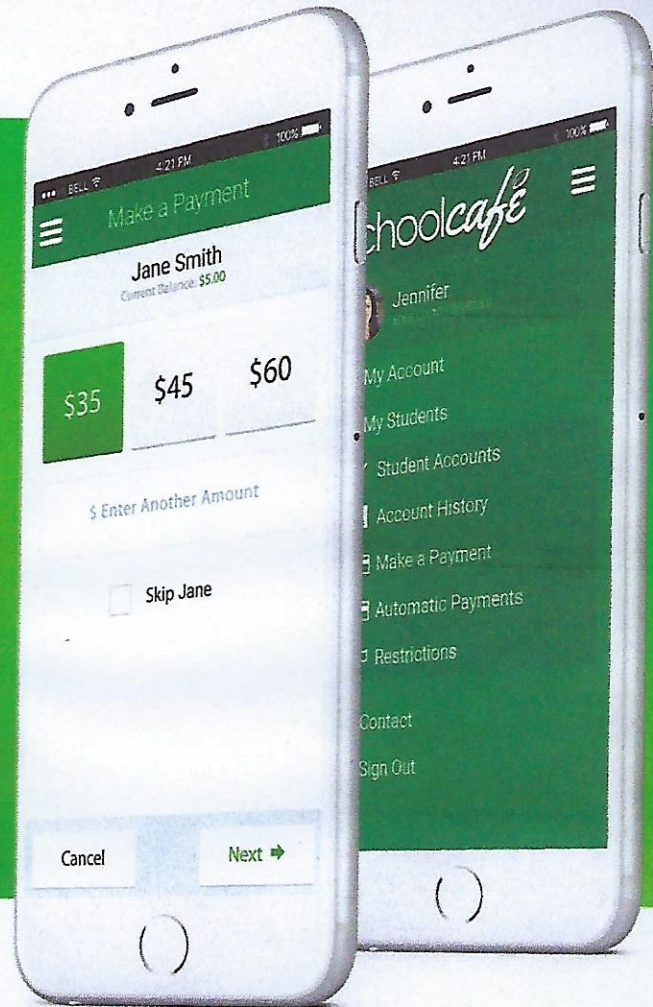

- View your child's cafeteria account balance

- Make payments to your child's cafeteria account

- Review daily spending and purchases

- Low balance reminders

Bethlehem Catholic High School is proud to offer SchoolCafé, a safe and secure way for parents to make online payments to their children's cafeteria accounts.

Download on the
App Store

GET IT ON
Google Play

Get it from
Microsoft

schoolcafe.com